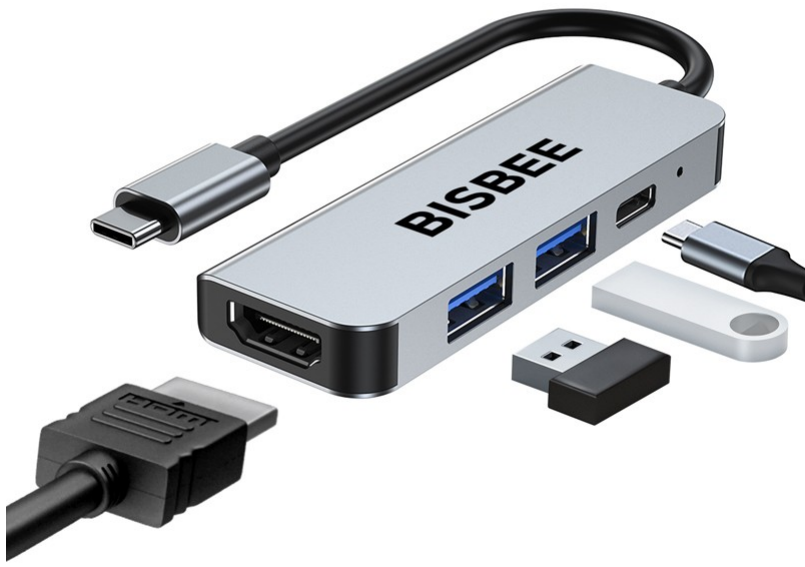

AR1253

Bisbee Type-C Hub (Power Direct, HDMI)

BRIGHT
PROMOTIONAL PRODUCTS

URL Link: <https://promotionalproductsaus.com.au/product/bisbee-type-c-hub-power-direct-hdmi>

Description

The Bisbee Type-C Hub is a compact hub designed to expand the connectivity options of your laptop computer. With a USB Type-C input, the Bisbee provides endless possibilities by offering 2 x USB Type-A ports, 1 x HDMI display output, and 1 x USB Type-C power delivery (PD) charging port. The HDMI port supports transmitting HDTV video with a resolution of up to 4K, and the USB ports provide up to 5GB/s transmission speed. The Bisbee is an ideal solution that helps you to increase productivity. The Aluminium enclosure provides a sleek, premium look and durability, ensuring it can withstand daily use and travel. Compatible with MacBook, Windows-based laptops and Android smartphones. Material: ABS, Aluminium

Details

Packaging

Coloured Box (139 x 75 x 19 mm)

Additional Description

2-3 weeks (indent) from art approval

Item Size

83 x 28 x 11 mm (case), 140 mm (cable length)

Colours