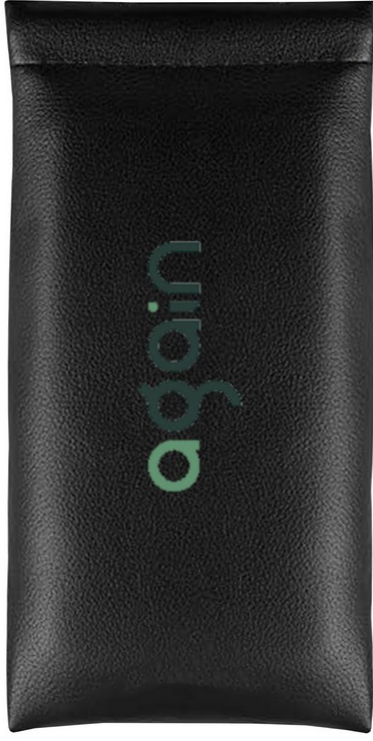

SGP003

PU Pouch (Factory-Direct)

BRIGHT
PROMOTIONAL PRODUCTS

URL Link: <https://promotionalproductsaus.com.au/product/pu-pouch-factory-direct>

Description

Classic design soft PU leather pouch with squeeze top which ensures the pouch stay closed and prevents eyeglasses from slipping away. This pouch not only holds most standard size glasses and sunglasses it can also be used for storing cell-phones cards jewellery makeup money and so much more. Perfect for taking your glasses on the go!

Details

Item Size

190mmW x 87mmH x 8mmD

Colours

Black

Decoration Options

Pad Print, Deboss

Notes